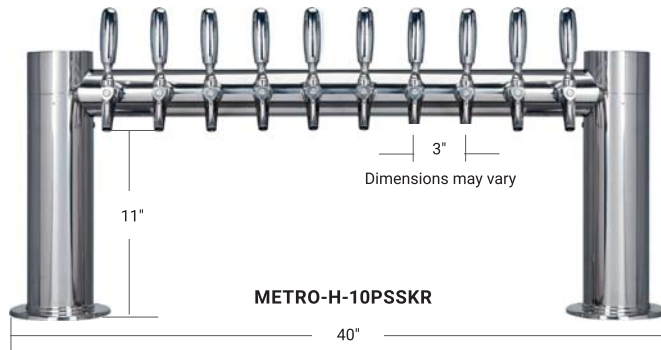

DRAFT TOWER PORTFOLIO

METROPOLIS™ "H"

4" COLUMN

Kool-Rite™ (glycol cooled) includes: 304 stainless steel faucet & shank with 1/4" O.D. tube.

Faucet knobs are not included.

PART NO.	FAUCETS	FINISH	LENGTH	OUTLET	RESTRICTION	DISPENSE SYSTEM
METRO-H-8PVDKR	8	PVD brass	34"	Tube	8 1/2 lbs	Kool-Rite™ (Glycol)
METRO-H-8PSSKR	8	Polished SS	34"	Tube	8 1/2 lbs	Kool-Rite™ (Glycol)
METRO-H-10PVDKR	10	PVD brass	40"	Tube	7 1/2 lbs	Kool-Rite™ (Glycol)
METRO-H-10PSSKR	10	Polished SS	40"	Tube	7 1/2 lbs	Kool-Rite™ (Glycol)
METRO-H-12PVDKR	12	PVD brass	46"	Tube	7 1/2 lbs	Kool-Rite™ (Glycol)
METRO-H-12PSSKR	12	Polished SS	46"	Tube	7 1/2 lbs	Kool-Rite™ (Glycol)
METRO-H-14PVDKR	14	PVD brass	52"	Tube	8 1/2 lbs	Kool-Rite™ (Glycol)
METRO-H-14PSSKR	14	Polished SS	52"	Tube	8 1/2 lbs	Kool-Rite™ (Glycol)
METRO-H-16PVDKR	16	PVD brass	58"	Tube	8 1/2 lbs	Kool-Rite™ (Glycol)
METRO-H-16PSSKR	16	Polished SS	58"	Tube	8 1/2 lbs	Kool-Rite™ (Glycol)